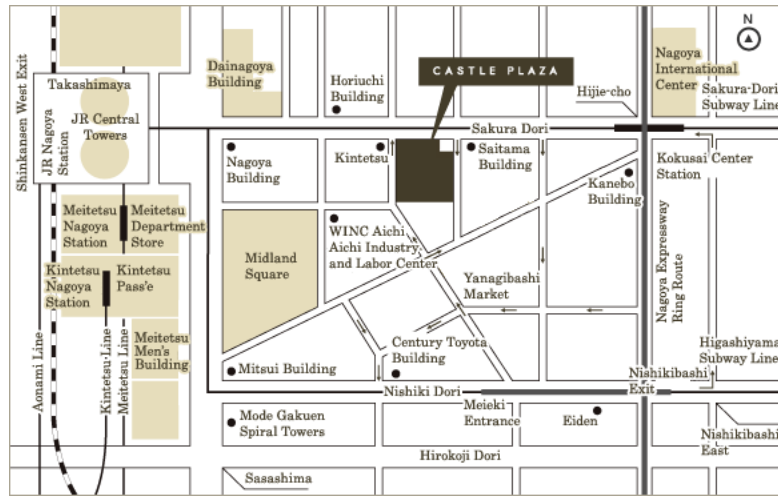

Day1 : October 10, 2012 19:00-21:00

Dinner Reception (Standing Buffet)

CATSLE PLAZA NAGOYA

Address:

4-3-25 Meieki, Nakamura-ku,
Nagoya-shi, Aichi-ken, Japan
450-0002

TEL: +81-52-582-2121

FAX: +81-52-582-8666

URL: <http://www.castle.co.jp/plaza/>

E-MAIL: cpinfo@castle.co.jp

**Banquet
Room
Kujyaku**

*From Nagoya Station to
Castle Plaza Hotel
Approximately a 5 to 10
minute walk*